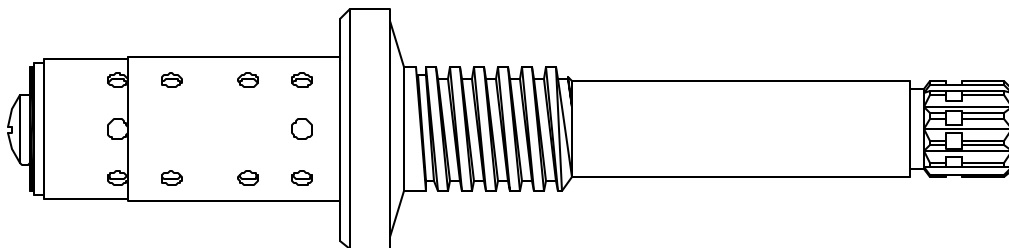

FOR **SYMMONS**

430360

430720

430830

BARRY E.  ALTER SR. CO.

SUPERIOR QUALITY REPLACEMENT PARTS

1-800-767-5552 fax 970-867-0902

# FOR SYMMONS

40551

207231

212111

Used with  
40551  
425111

106090

Used with  
207231

Need Kit #