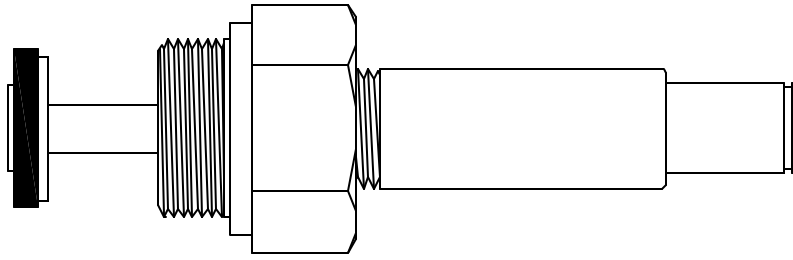

FOR **SYMMONS**

430360

430720

430830

BARRY E.  ALTER SR. CO.

SUPERIOR QUALITY REPLACEMENT PARTS

1-800-767-5552 fax 970-867-0902

# FOR SYMMONS

40551

207231

212111

Used with  
40551  
425111

106090

Used with  
207231

Need Kit #