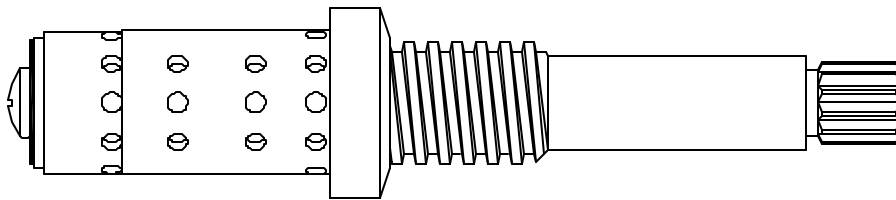

FOR SYMMONS

207231

Used with
40551
425111

Used with
207231

Used with
212111