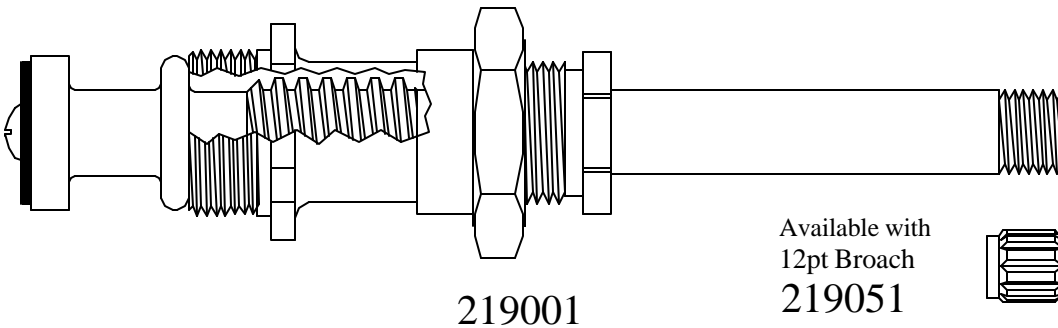

FOR STERLING BRASS

263511

263521 / 263522

415151

Supplied with
12pt. Broach

219001

Available with
12pt Broach
219051

425401

Available with
12pt. Broach
425451

FOR STERLING BRASS