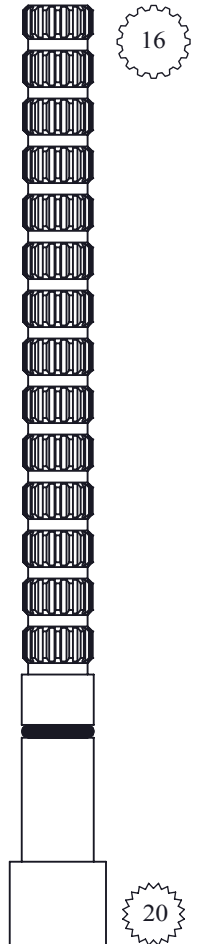

105510

FLEUHS TO HARDEN