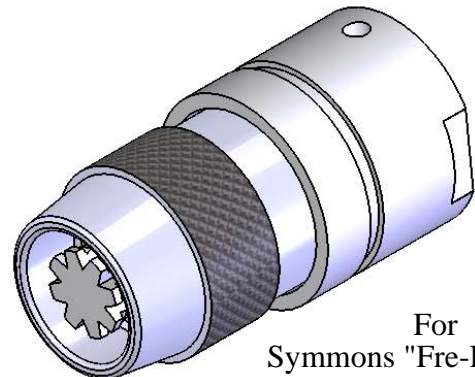

# SHOWER HEADS

For  
Acorn Female  
OEM # 1174-001-001  
123100

For  
Acorn Female Rigid  
OEM # 1190-010-001  
112060

For  
Acorn Male  
OEM # 1180-001-001  
115210

For  
Acorn Male Rigid  
OEM # 1192-010-001  
115350

For  
Symmons "Fre-Flo"  
OEM # FF-1A  
131190

For  
Symmons "Fre-Flo" Rigid  
OEM # 4-285F  
112620

For  
Bradley  
OEM # S24-072  
112130

For Bradley  
OEM# S88-001  
Chrome Plated Solid Brass  
(Not Plastic)  
112340