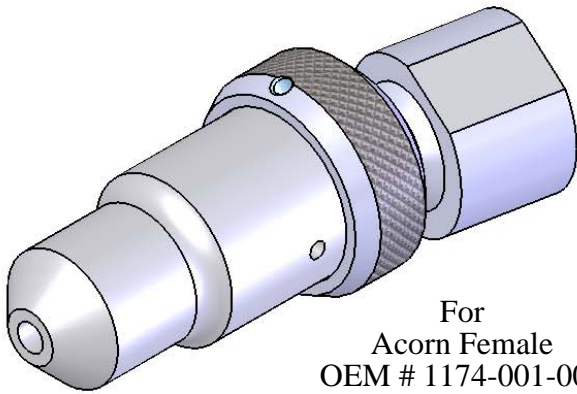

# SHOWER HEADS

For  
Acorn Female  
OEM # 1174-001-001  
123100

For  
Acorn Female Rigid  
OEM # 1190-010-001  
112060

For  
Acorn Male  
OEM # 1180-001-001  
115210

For  
Acorn Male Rigid  
OEM # 1192-010-001  
115350

For  
Symmons "Fre-Flo"  
OEM # FF-1A  
131190

For  
Symmons "Fre-Flo" Rigid  
OEM # 4-285F  
112620

For  
Bradley  
OEM # S24-072  
112130

For Bradley  
OEM# S88-001  
Chrome Plated Solid Brass  
(Not Plastic)  
112340