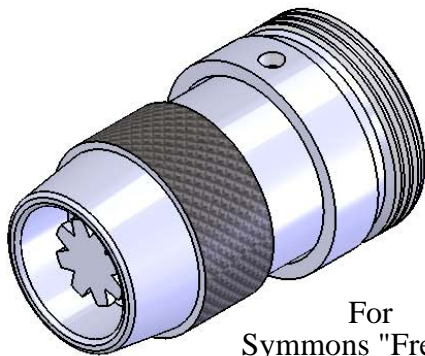

# SHOWER HEADS

For  
Acorn Female  
OEM # 1174-001-001  
123100

For  
Acorn Female Rigid  
OEM # 1190-010-001  
112060

For  
Acorn Male  
OEM # 1180-001-001  
115210

For  
Acorn Male Rigid  
OEM # 1192-010-001  
115350

For  
Symmons "Fre-Flo"  
OEM # FF-1A  
131190

For  
Symmons "Fre-Flo" Rigid  
OEM # 4-285F  
112620

For  
Bradley  
OEM # S24-072  
112130

For Bradley  
OEM# S88-001  
Chrome Plated Solid Brass  
(Not Plastic)  
112340