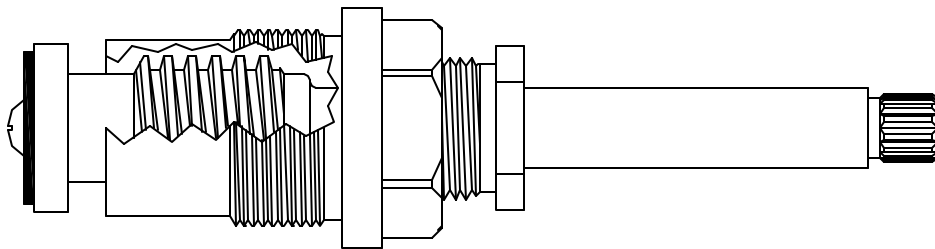

FOR **PACIFIC**

405921

406451

Supplied with
12pt Broach

413321

BARRY E.  ALTER  SR. CO.

SUPERIOR QUALITY REPLACEMENT PARTS

1-800-767-5552 fax 970-867-0902