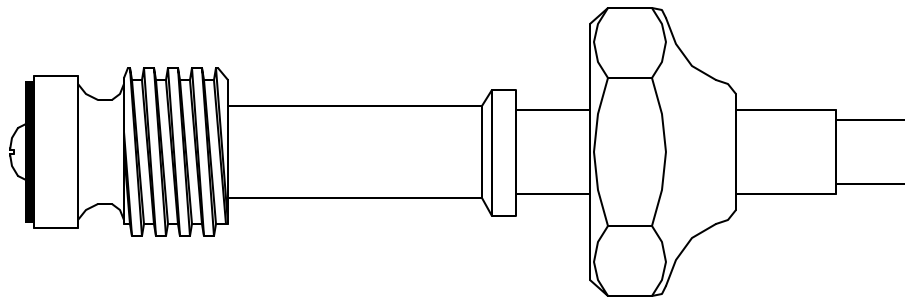

FOR **PACIFIC**

405921

406451

Supplied with
12pt Broach

413321

BARRY E.  ALTER  SR. CO.

SUPERIOR QUALITY REPLACEMENT PARTS

1-800-767-5552 fax 970-867-0902