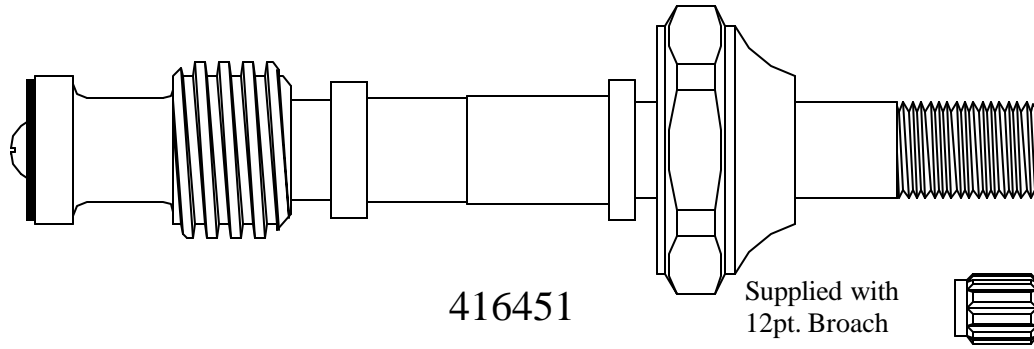

FOR GLAUBER WEST COAST

203951

Supplied with
12pt. Broach

408151

Supplied with
12pt. Broach

410851

Supplied with
12pt. Broach

411651

Use 410851

FOR GLAUBER WEST COAST

FOR GLAUBER WEST COAST

BARRY E.  SR. CO.
SUPERIOR QUALITY REPLACEMENT PARTS
1-800-767-5552 fax 970-867-0902

FOR **GLAUBER WEST COAST**

436250

Supplied with
12pt. Broach

424351