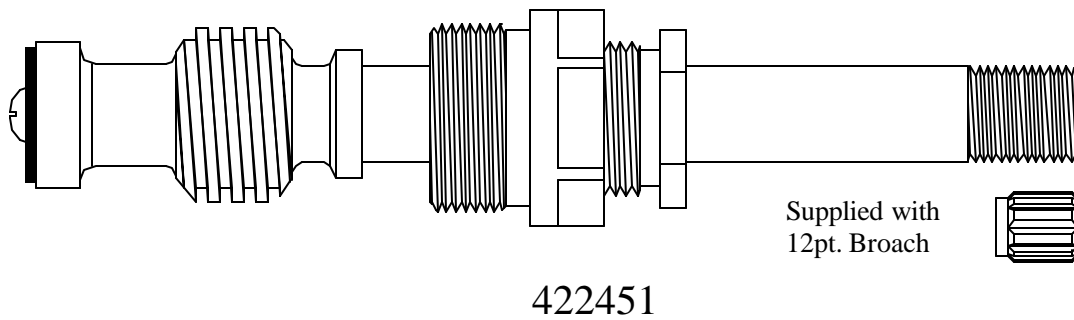

FOR GLAUBER WEST COAST

203951

Supplied with
12pt. Broach

408151

Supplied with
12pt. Broach

410851

Supplied with
12pt. Broach

411651

Use 410851

FOR GLAUBER WEST COAST

FOR GLAUBER WEST COAST

BARRY E.  SR. CO.
SUPERIOR QUALITY REPLACEMENT PARTS
1-800-767-5552 fax 970-867-0902

FOR **GLAUBER WEST COAST**

436250

Supplied with
12pt. Broach

424351