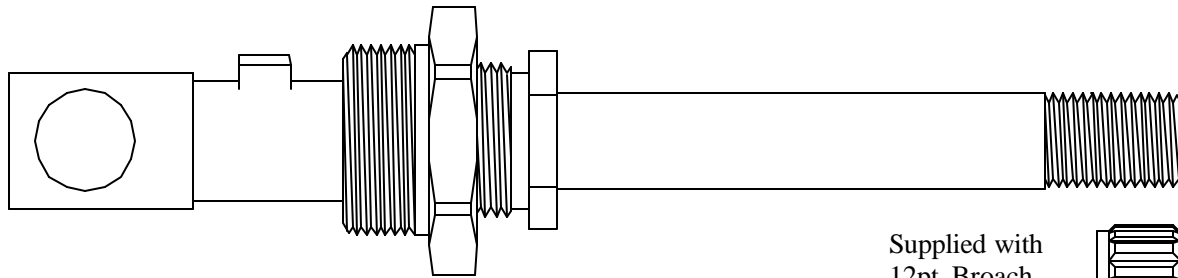

Use 410851

FOR GLAUBER WEST COAST

FOR GLAUBER WEST COAST

BARRY E.  SR. CO.
SUPERIOR QUALITY REPLACEMENT PARTS
1-800-767-5552 fax 970-867-0902

FOR **GLAUBER WEST COAST**

436250

Supplied with
12pt. Broach

424351