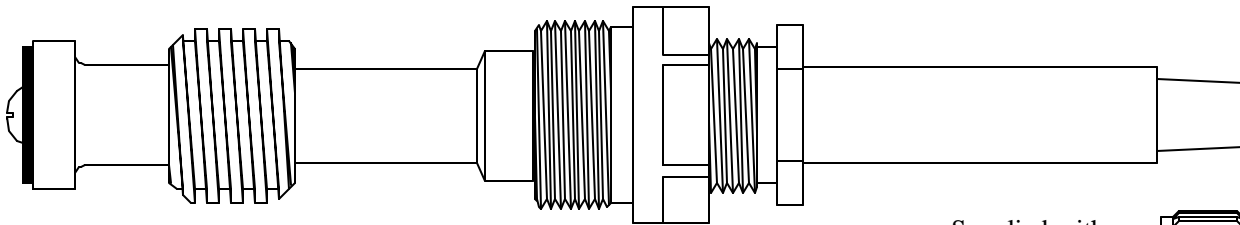

Use 410851

FOR GLAUBER WEST COAST

FOR GLAUBER WEST COAST

BARRY E.  SR. CO.
SUPERIOR QUALITY REPLACEMENT PARTS
1-800-767-5552 fax 970-867-0902

FOR **GLAUBER WEST COAST**

436250

Supplied with
12pt. Broach

424351