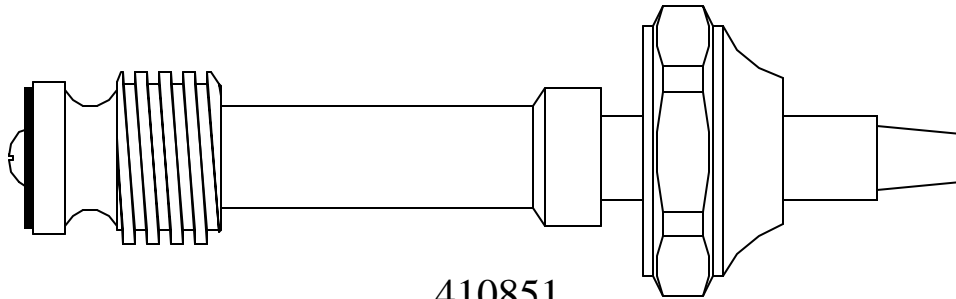

FOR GLAUBER WEST COAST

203951

Supplied with
12pt. Broach

408151

Supplied with
12pt. Broach

410851

Supplied with
12pt. Broach

411651

Use 410851

FOR GLAUBER WEST COAST

FOR GLAUBER WEST COAST

BARRY E.  SR. CO.
SUPERIOR QUALITY REPLACEMENT PARTS
1-800-767-5552 fax 970-867-0902

FOR **GLAUBER WEST COAST**

436250

Supplied with
12pt. Broach

424351