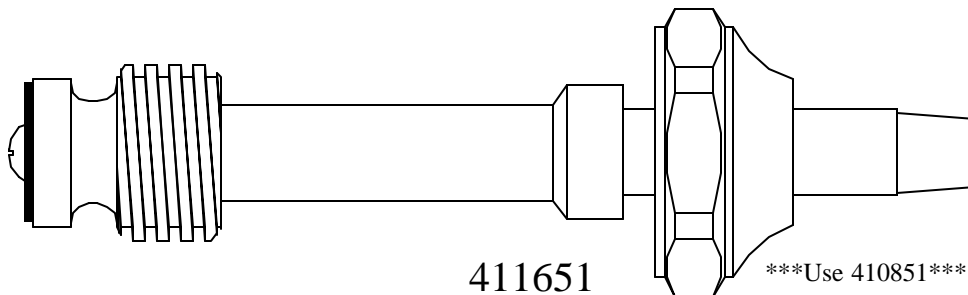

FOR GLAUBER WEST COAST

203951

Supplied with
12pt. Broach

408151

Supplied with
12pt. Broach

410851

Supplied with
12pt. Broach

411651

Use 410851

FOR GLAUBER WEST COAST

FOR GLAUBER WEST COAST

BARRY E.  SR. CO.
SUPERIOR QUALITY REPLACEMENT PARTS
1-800-767-5552 fax 970-867-0902

FOR **GLAUBER WEST COAST**

436250

Supplied with
12pt. Broach

424351