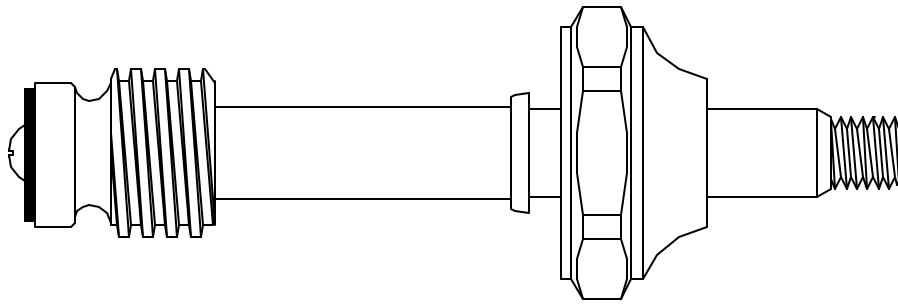

FOR GLAUBER WEST COAST

203951

Supplied with
12pt. Broach

408151

Supplied with
12pt. Broach

410851

Supplied with
12pt. Broach

411651

Use 410851

FOR GLAUBER WEST COAST

FOR GLAUBER WEST COAST

BARRY E.  SR. CO.
SUPERIOR QUALITY REPLACEMENT PARTS
1-800-767-5552 fax 970-867-0902

FOR **GLAUBER WEST COAST**

436250

Supplied with
12pt. Broach

424351