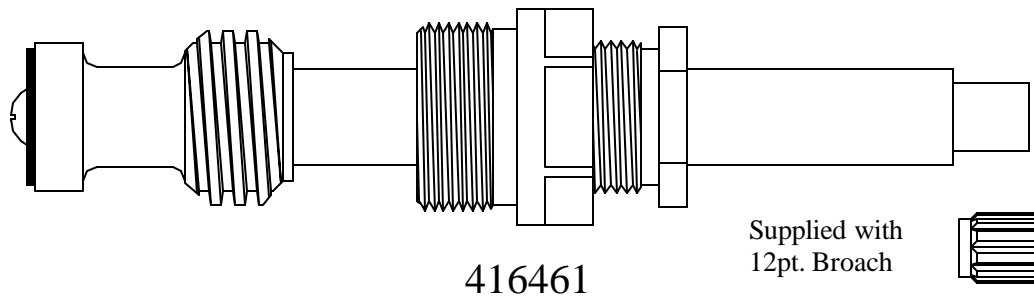

FOR GLAUBER WEST COAST

203951

Supplied with
12pt. Broach

408151

Supplied with
12pt. Broach

410851

Supplied with
12pt. Broach

411651

Use 410851

FOR GLAUBER WEST COAST

FOR GLAUBER WEST COAST

BARRY E.  SR. CO.
SUPERIOR QUALITY REPLACEMENT PARTS
1-800-767-5552 fax 970-867-0902

FOR **GLAUBER WEST COAST**

436250

Supplied with
12pt. Broach

424351