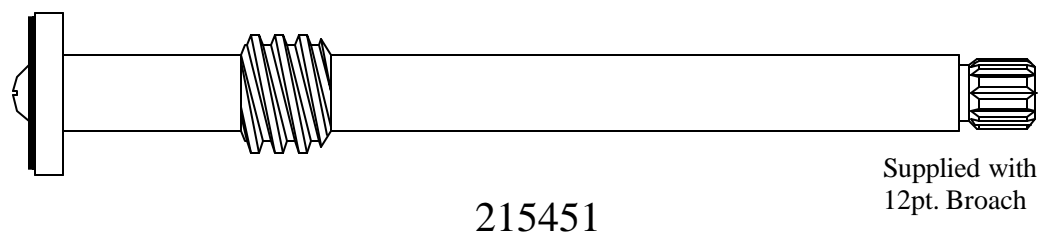

FOR GLAUBER WEST COAST