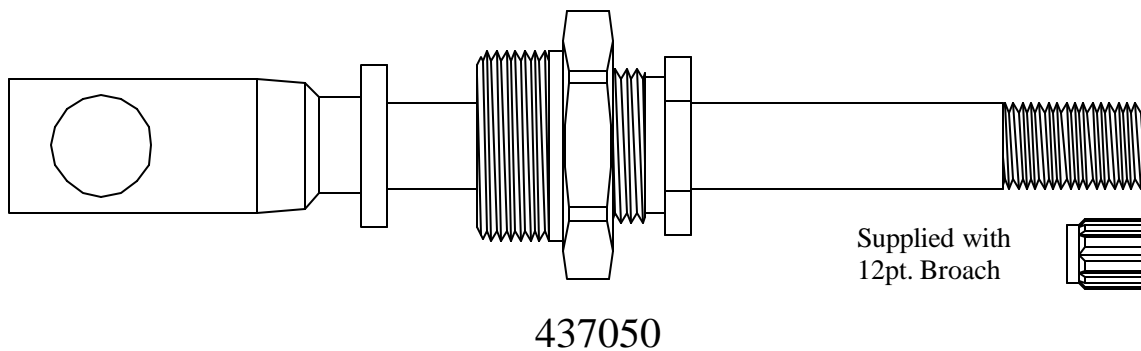

FOR GLAUBER WEST COAST

203951

Supplied with
12pt. Broach

408151

Supplied with
12pt. Broach

410851

Supplied with
12pt. Broach

411651

Use 410851

FOR GLAUBER WEST COAST

FOR GLAUBER WEST COAST

BARRY E.  SR. CO.
SUPERIOR QUALITY REPLACEMENT PARTS
1-800-767-5552 fax 970-867-0902

FOR **GLAUBER WEST COAST**

436250

Supplied with
12pt. Broach

424351