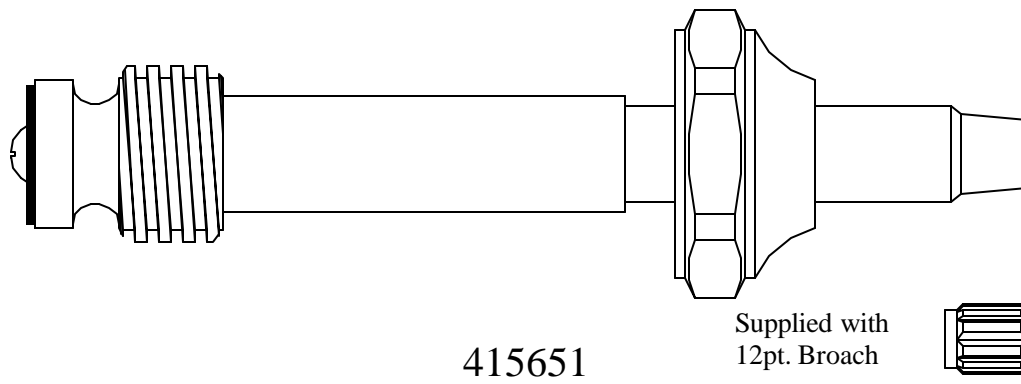

FOR GLAUBER WEST COAST

203951

Supplied with
12pt. Broach

408151

Supplied with
12pt. Broach

410851

Supplied with
12pt. Broach

411651

Use 410851

FOR GLAUBER WEST COAST

FOR GLAUBER WEST COAST

BARRY E.  SR. CO.
SUPERIOR QUALITY REPLACEMENT PARTS
1-800-767-5552 fax 970-867-0902

FOR **GLAUBER WEST COAST**

436250

Supplied with
12pt. Broach

424351