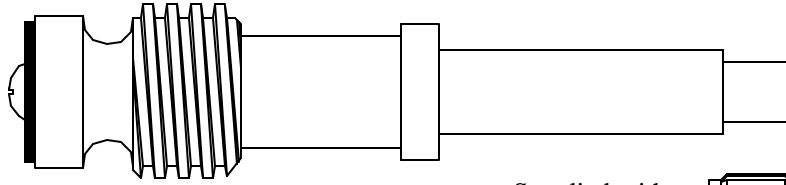

FOR GLAUBER WEST COAST

203951

Supplied with
12pt. Broach

408151

Supplied with
12pt. Broach

410851

Supplied with
12pt. Broach

411651