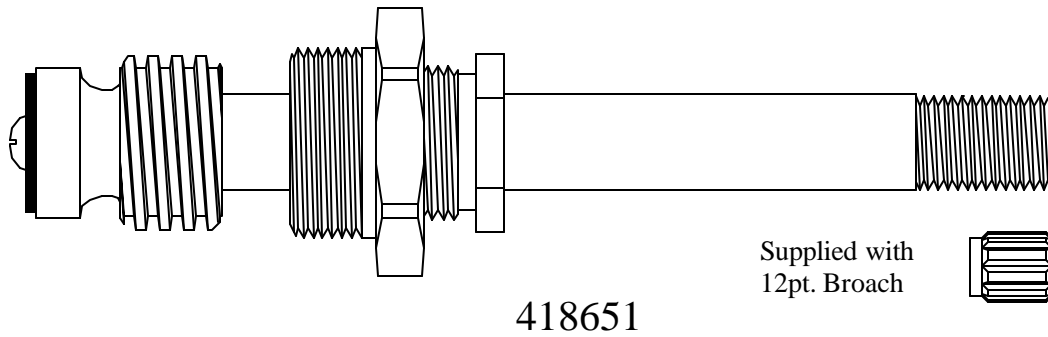

FOR GLAUBER WEST COAST

203951

Supplied with
12pt. Broach

408151

Supplied with
12pt. Broach

410851

Supplied with
12pt. Broach

411651

Use 410851

FOR GLAUBER WEST COAST

FOR GLAUBER WEST COAST

BARRY E.  SR. CO.
SUPERIOR QUALITY REPLACEMENT PARTS
1-800-767-5552 fax 970-867-0902

FOR **GLAUBER WEST COAST**

436250

Supplied with
12pt. Broach

424351