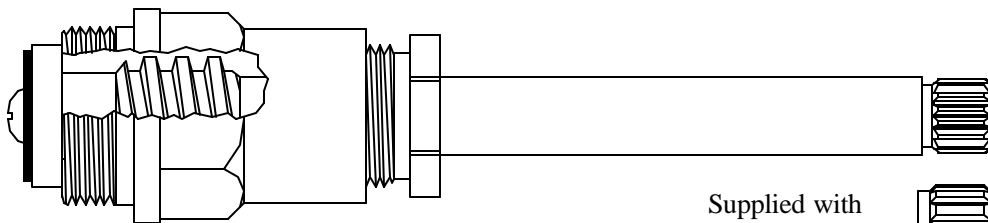

FOR GLAUBER SALTER

269301 / 269302

276501

412451

Supplied with
12pt. Broach

415051

Supplied with
12pt. Broach

FOR GLAUBER SALTER

424411

424751

Supplied with
12pt. Broach

437451

Supplied with
12pt. Broach

BARRY E.  WALTER  SR. CO.
SUPERIOR QUALITY REPLACEMENT PARTS

1-800-767-5552 fax 970-867-0902