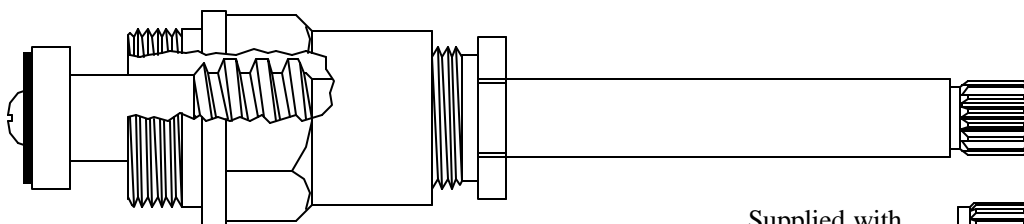

FOR GLAUBER SALTER

269301 / 269302

276501

412451

Supplied with
12pt. Broach

415051

Supplied with
12pt. Broach

FOR GLAUBER SALTER

424411

424751

Supplied with
12pt. Broach

437451

Supplied with
12pt. Broach

BARRY E.  WALTER  SR. CO.
SUPERIOR QUALITY REPLACEMENT PARTS

1-800-767-5552 fax 970-867-0902