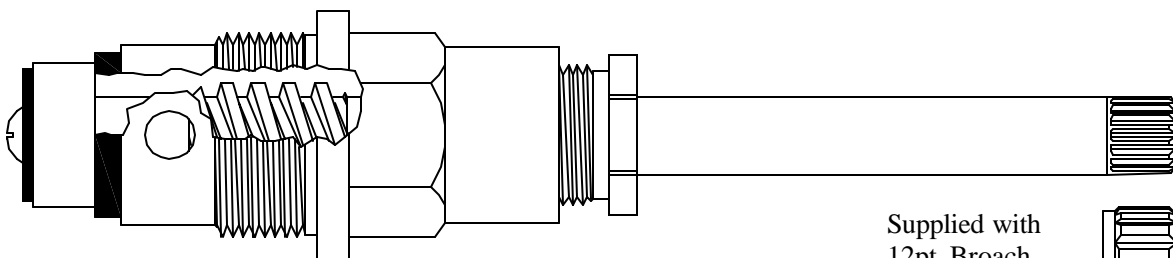

437451

Supplied with
12pt. Broach

BARRY E. WALTER SR. CO.
SUPERIOR QUALITY REPLACEMENT PARTS

1-800-767-5552 fax 970-867-0902