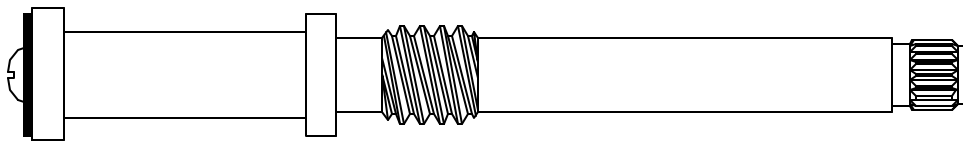

FOR GLAUBER SALTER

269301 / 269302

276501

412451

Supplied with
12pt. Broach

415051

Supplied with
12pt. Broach

FOR GLAUBER SALTER

424411

424751

Supplied with
12pt. Broach

437451

Supplied with
12pt. Broach

BARRY E.  WALTER  SR. CO.
SUPERIOR QUALITY REPLACEMENT PARTS

1-800-767-5552 fax 970-867-0902