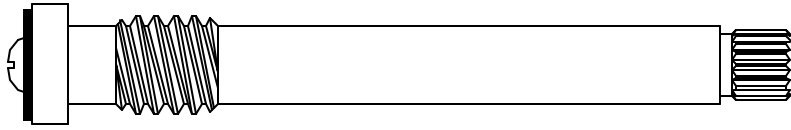

FOR GLAUBER SALTER

269301 / 269302

276501

412451

Supplied with
12pt. Broach

415051

Supplied with
12pt. Broach

FOR GLAUBER SALTER

424411

424751

Supplied with
12pt. Broach

437451

Supplied with
12pt. Broach

BARRY E.  WALTER  SR. CO.
SUPERIOR QUALITY REPLACEMENT PARTS

1-800-767-5552 fax 970-867-0902