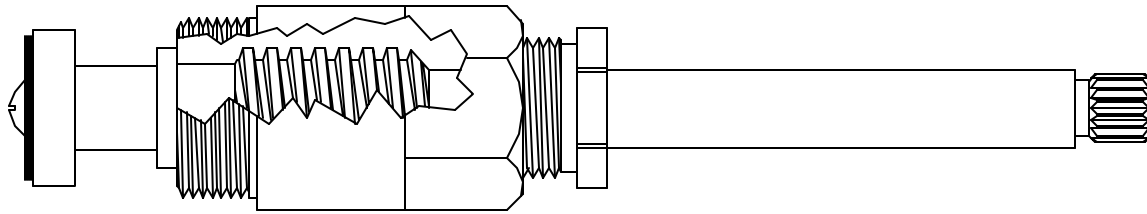

FOR GLAUBER SALTER

269301 / 269302

276501

412451

Supplied with
12pt. Broach

415051

Supplied with
12pt. Broach

FOR GLAUBER SALTER

424411

424751

Supplied with
12pt. Broach

437451

Supplied with
12pt. Broach

BARRY E.  WALTER  SR. CO.
SUPERIOR QUALITY REPLACEMENT PARTS

1-800-767-5552 fax 970-867-0902