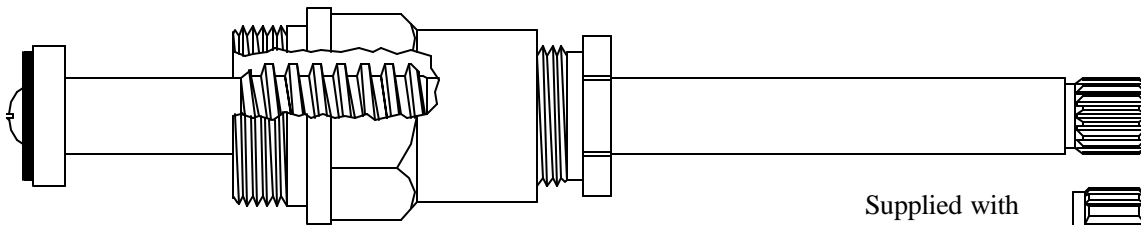

FOR GLAUBER SALTER

269301 / 269302

276501

412451

Supplied with
12pt. Broach

415051

Supplied with
12pt. Broach

FOR GLAUBER SALTER

424411

424751

Supplied with
12pt. Broach

437451

Supplied with
12pt. Broach

BARRY E.  WALTER  SR. CO.
SUPERIOR QUALITY REPLACEMENT PARTS

1-800-767-5552 fax 970-867-0902