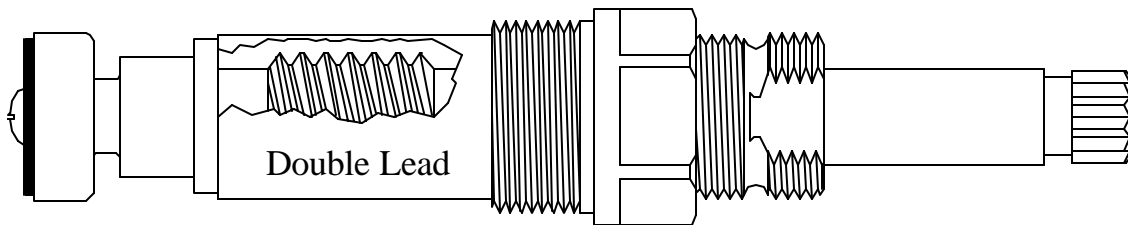

# FOR CRANE

424511

Available with  
12pt Broach  
424561

Single Lead

480101

Available with  
12pt. Broach  
480111

Also Available with a  
480121 Square Broach

Double Lead