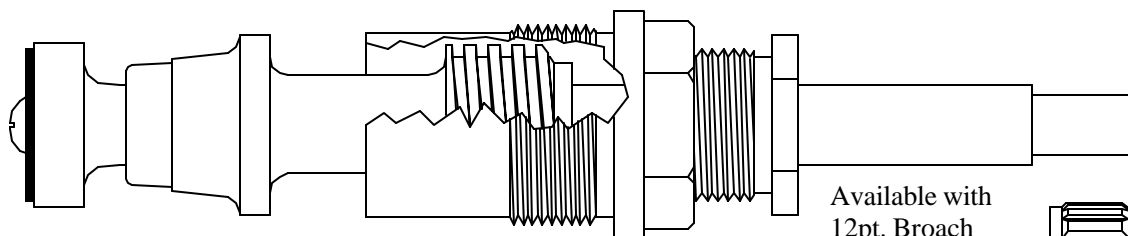

423901

Available with
12pt. Broach
423951