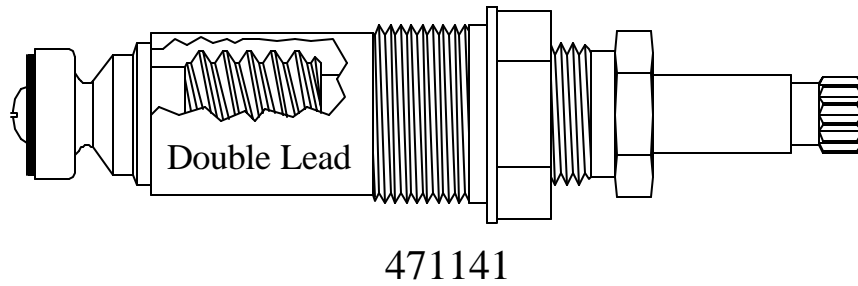

FOR CRANE

273031 / 273032