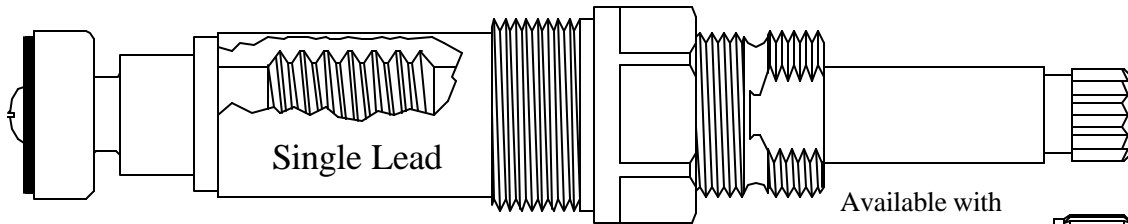

# FOR CRANE

424511

Available with  
12pt Broach  
424561

Single Lead

480101

Available with  
12pt. Broach  
480111

Also Available with a  
480121 Square Broach

Double Lead