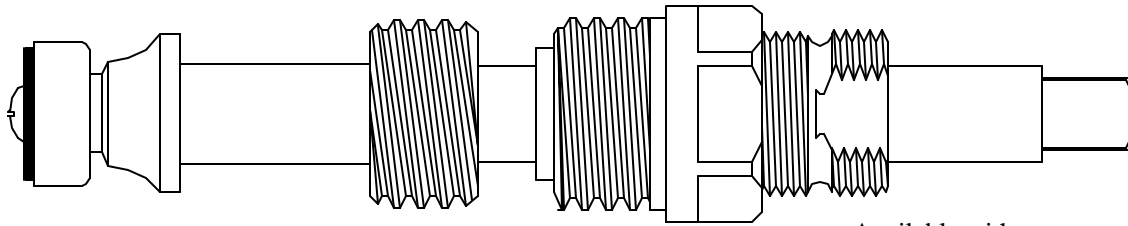

# FOR CRANE

424511

Available with  
12pt Broach  
424561

Single Lead

480101

Available with  
12pt. Broach  
480111

Also Available with a  
480121 Square Broach

Double Lead