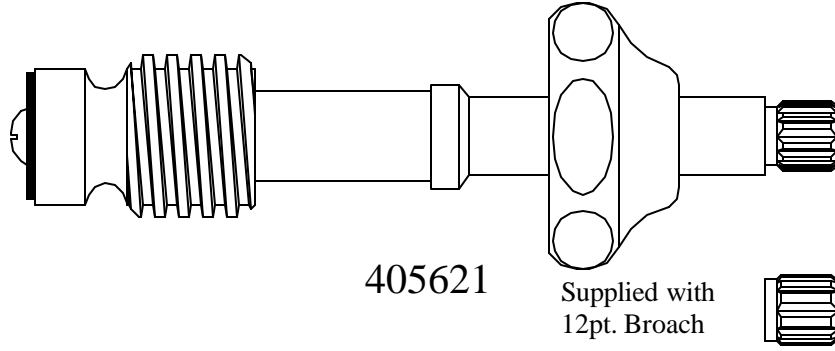

FOR CRANE

273031 / 273032