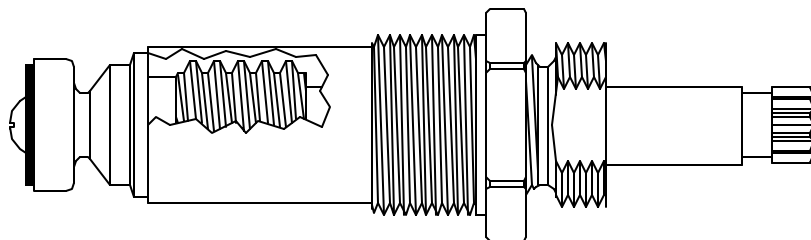

# FOR CRANE

402731

267161 Supplied with  
12pt. Broach

403121

470211