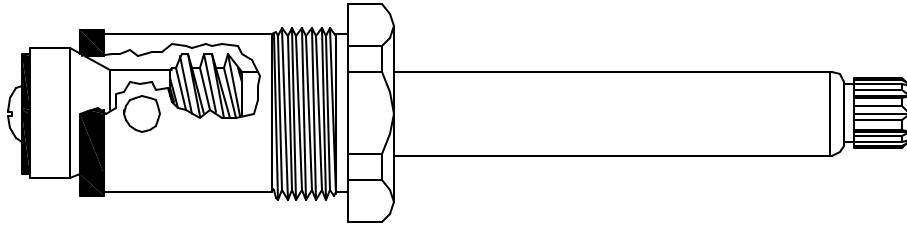

FOR CRANE

430901