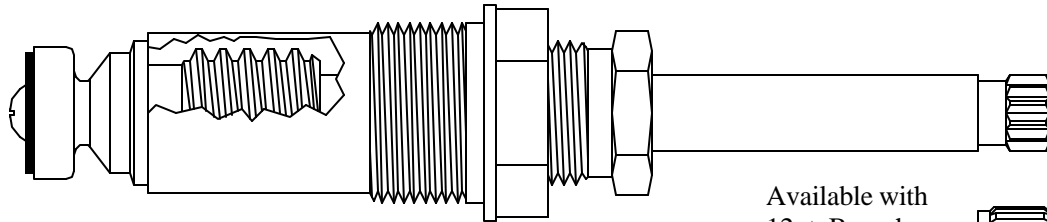

# FOR CRANE

417201

418501

Available with  
12pt. Broach  
418551

417401

417411