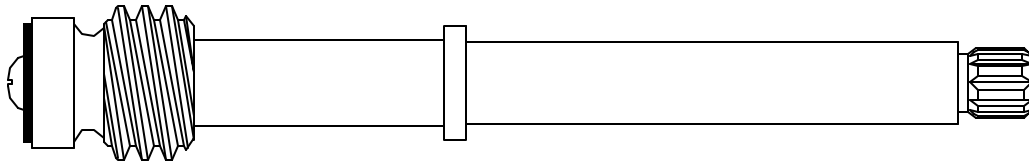

280041 / 280042