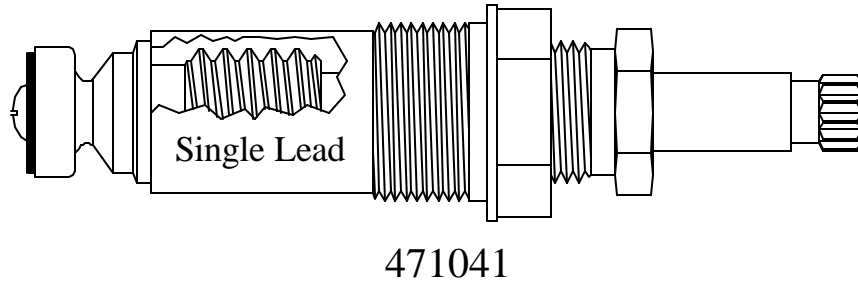

FOR CRANE

273031 / 273032