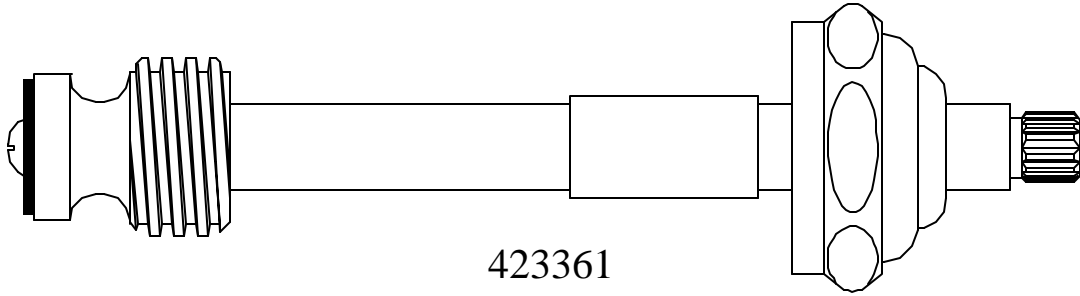

416821 / 416822

411021

215621

FOR **CENTRAL**

217811

416801

415801 / 415802

Available with
Chrome Plated Stem
415831 / 415832

415811 / 415812

FOR **CENTRAL**

415821 / 415822

280171

Supplied with
12pt. Broach

419951

219801

FOR **CENTRAL**