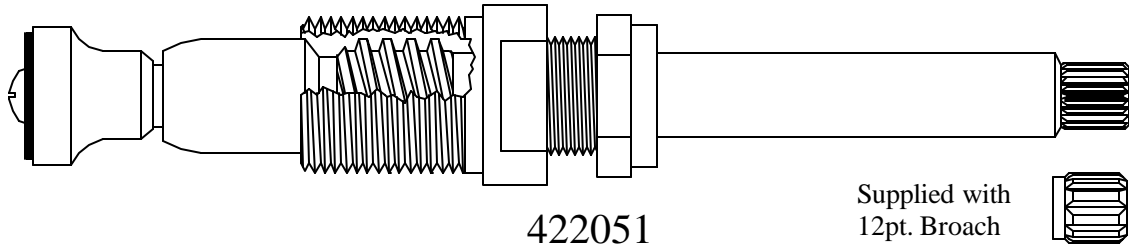

FOR **SCOVILLE**

BARRY E.  SR. CO.
SUPERIOR QUALITY REPLACEMENT PARTS
1-800-767-5552 fax 970-867-0902

BARRY E.  SR. CO.
SUPERIOR QUALITY REPLACEMENT PARTS
1-800-767-5552 fax 970-867-0902