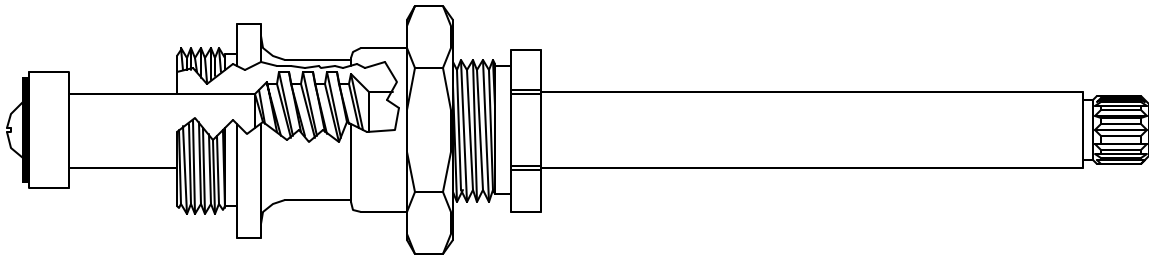

FOR **QUEEN CITY**

425201

Available with  
12pt. Broach  
425251

425301

BARRY E.  **WALTER**  SR. CO.  
SUPERIOR QUALITY REPLACEMENT PARTS

1-800-767-5552 fax 970-867-0902

BARRY E.  **WALTER**  SR. CO.  
SUPERIOR QUALITY REPLACEMENT PARTS