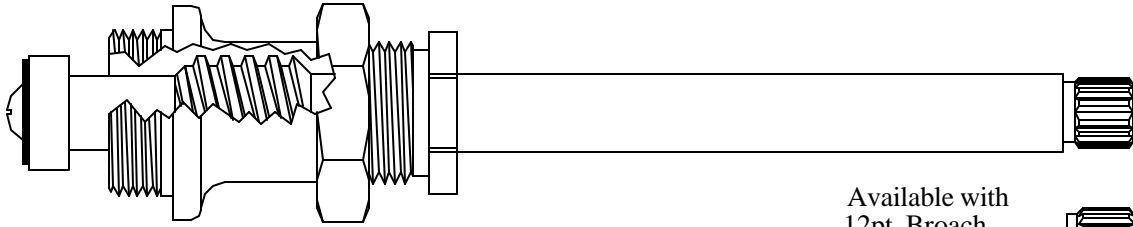

FOR **QUEEN CITY**

425201

Available with  
12pt. Broach  
425251

425301

BARRY E.  **WALTER**  SR. CO.  
SUPERIOR QUALITY REPLACEMENT PARTS

1-800-767-5552 fax 970-867-0902

BARRY E.  **WALTER**  SR. CO.  
SUPERIOR QUALITY REPLACEMENT PARTS