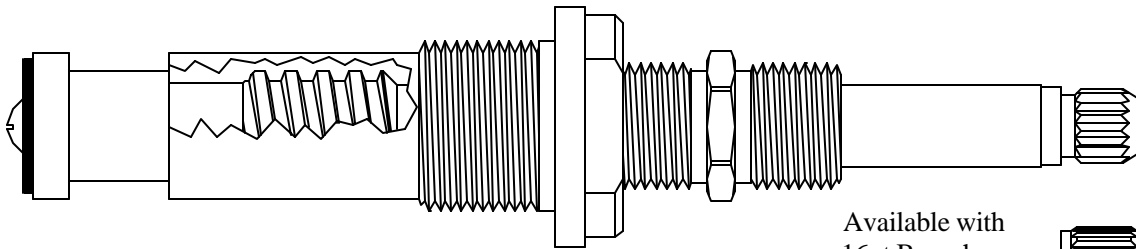

FOR **LENHART**

410411

425611

Available with
16pt Broach
425621

BARRY E.  ALTER  SR. CO.
SUPERIOR QUALITY REPLACEMENT PARTS

1-800-767-5552 fax 970-867-0902