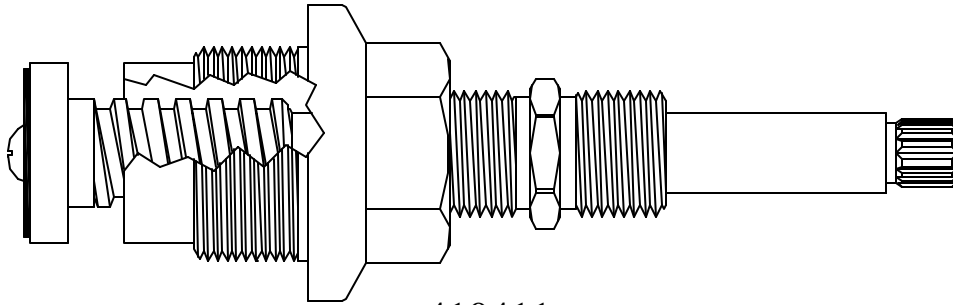

FOR **LENHART**

410411

425611

Available with
16pt Broach
425621

BARRY E.  ALTER  SR. CO.
SUPERIOR QUALITY REPLACEMENT PARTS

1-800-767-5552 fax 970-867-0902